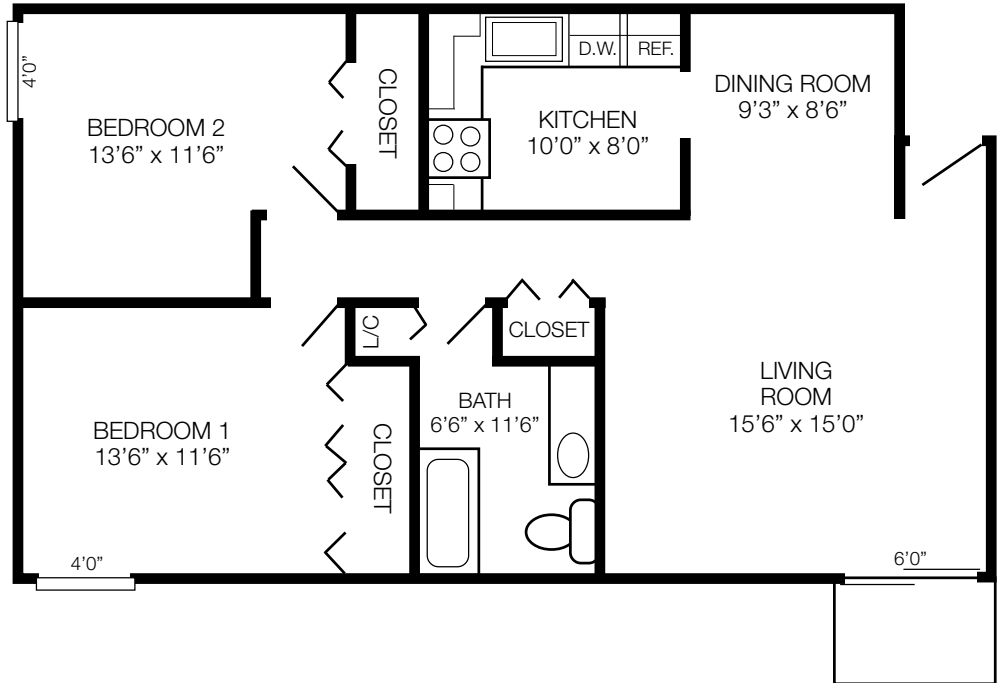

Chalet One Bedroom

Bancon One Bedroom

Two Bedroom

SIMCO MANAGEMENT CORPORATION
709 Trumbull Avenue • Girard, Ohio 44420
(330) 545-5457 • 1-800-875-RENT

Web: www.simco-aps.com
E-mail: info@simco-aps.com

LITTLE ACRES

NORTH, SOUTH & WEST BANCON & CHALET

2628 Romar Drive
Hermitage, Pennsylvania 16148
(724) 347-8117

Townhouses First Floors

Small Kitchen

Medium Kitchen

Large Kitchen

Second Floors