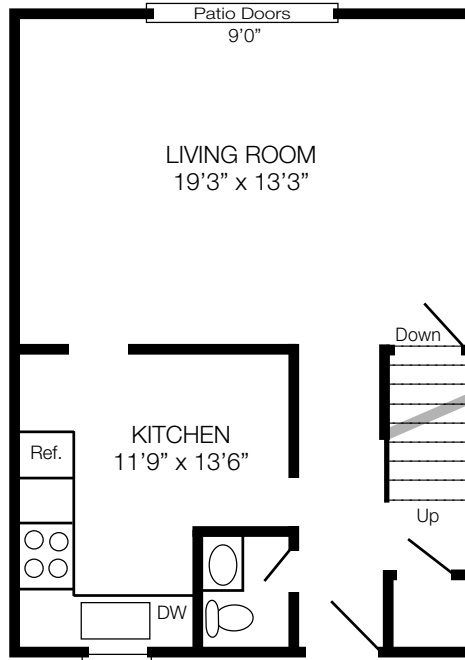

Chalet One Bedroom

Bancon One Bedroom

Two Bedroom

SIMCO MANAGEMENT CORPORATION
709 Trumbull Avenue • Girard, Ohio 44420
(330) 545-5457 • 1-800-875-RENT

Web: www.simco-aps.com
E-mail: info@simco-aps.com

LITTLE ACRES

NORTH, SOUTH & WEST BANCON & CHALET

2628 Romar Drive
Hermitage, Pennsylvania 16148
(724) 347-8117

Townhouses First Floors

Small Kitchen

Medium Kitchen

Large Kitchen

Second Floors