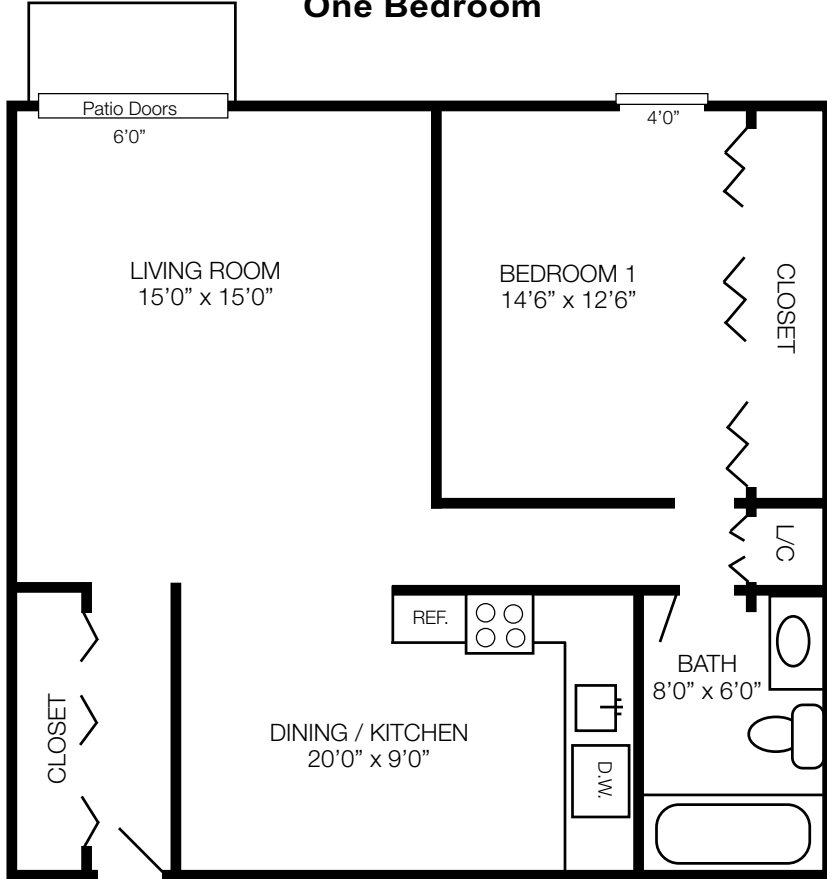

Chalet One Bedroom

Bancon One Bedroom

Two Bedroom

SIMCO MANAGEMENT CORPORATION
709 Trumbull Avenue • Girard, Ohio 44420
(330) 545-5457 • 1-800-875-RENT

Web: www.simco-aps.com
E-mail: info@simco-aps.com

LITTLE ACRES

NORTH, SOUTH & WEST BANCON & CHALET

2628 Romar Drive
Hermitage, Pennsylvania 16148
(724) 347-8117

Townhouses First Floors

Small Kitchen

Medium Kitchen

Large Kitchen

Second Floors