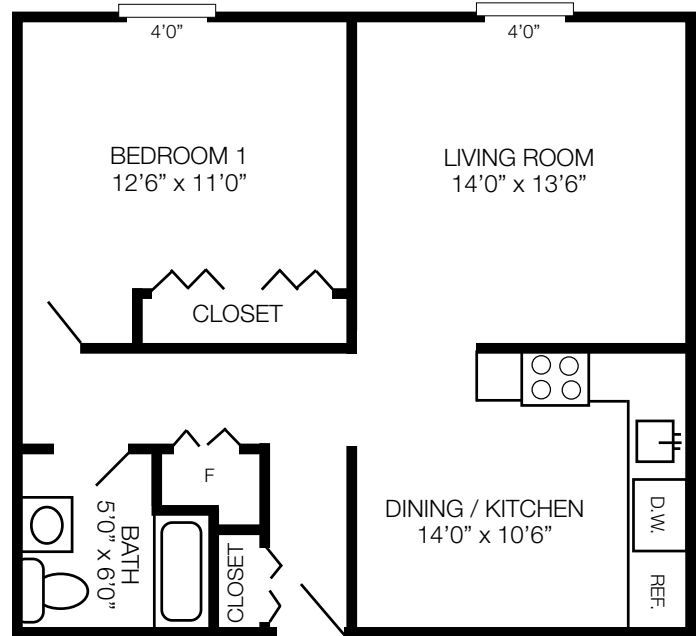

Chalet One Bedroom

Bancon One Bedroom

Two Bedroom

SIMCO MANAGEMENT CORPORATION
709 Trumbull Avenue • Girard, Ohio 44420
(330) 545-5457 • 1-800-875-RENT

Web: www.simco-aps.com
E-mail: info@simco-aps.com

LITTLE ACRES

NORTH, SOUTH & WEST BANCON & CHALET

2628 Romar Drive
Hermitage, Pennsylvania 16148
(724) 347-8117

Townhouses First Floors

Small Kitchen

Medium Kitchen

Large Kitchen

Second Floors