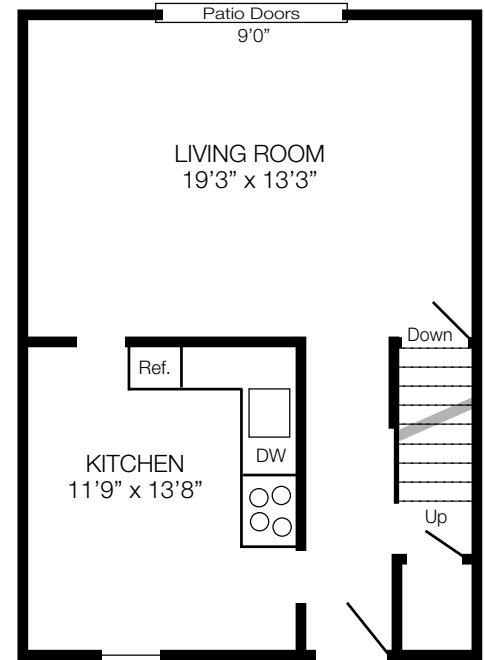

NORTH, SOUTH & WEST BANCON & CHALET

2628 Romar Drive
Hermitage, Pennsylvania 16148
(724) 347-8117

Townhouses First Floors

Small Kitchen

Medium Kitchen

Large Kitchen

Second Floors