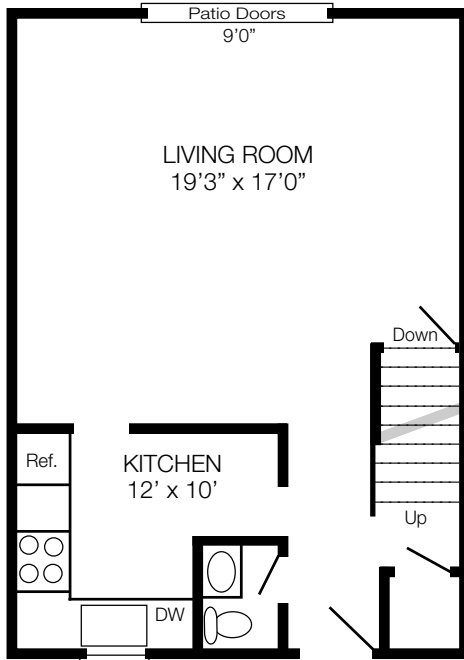

Chalet One Bedroom

Bancon One Bedroom

Two Bedroom

SIMCO MANAGEMENT CORPORATION
709 Trumbull Avenue • Girard, Ohio 44420
(330) 545-5457 • 1-800-875-RENT

Web: www.simco-aps.com
E-mail: info@simco-aps.com

LITTLE ACRES

NORTH, SOUTH & WEST BANCON & CHALET

2628 Romar Drive
Hermitage, Pennsylvania 16148
(724) 347-8117

Townhouses First Floors

Small Kitchen

Medium Kitchen

Large Kitchen

Second Floors