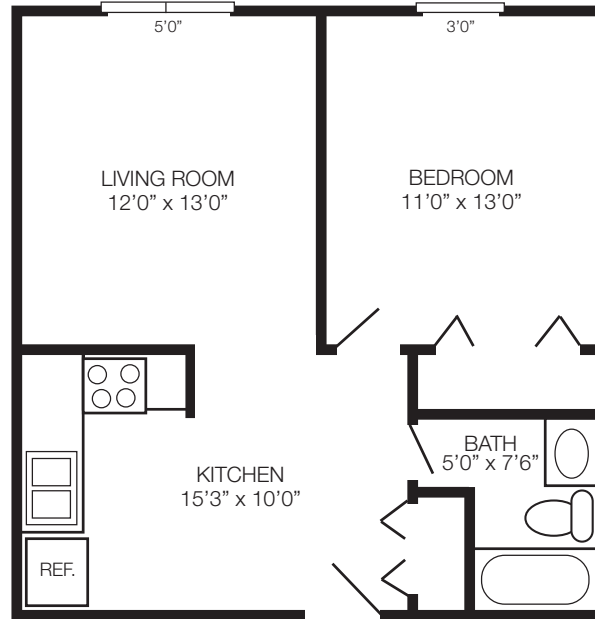

KENT VILLAGE

6600 Alpha Drive, Apt. #402
Kent, Ohio 44240-7666
(330) 673-6697
Fax (330) 677-4651
Email: kentvillage@simco-apts.com

SIMCO MANAGEMENT CORPORATION

709 Trumbull Avenue • Girard, Ohio 44420
(330) 545-5457 • 1-800-875-RENT

Web: www.simco-apts.com
E-mail: info@simco-apts.com

One Bedroom