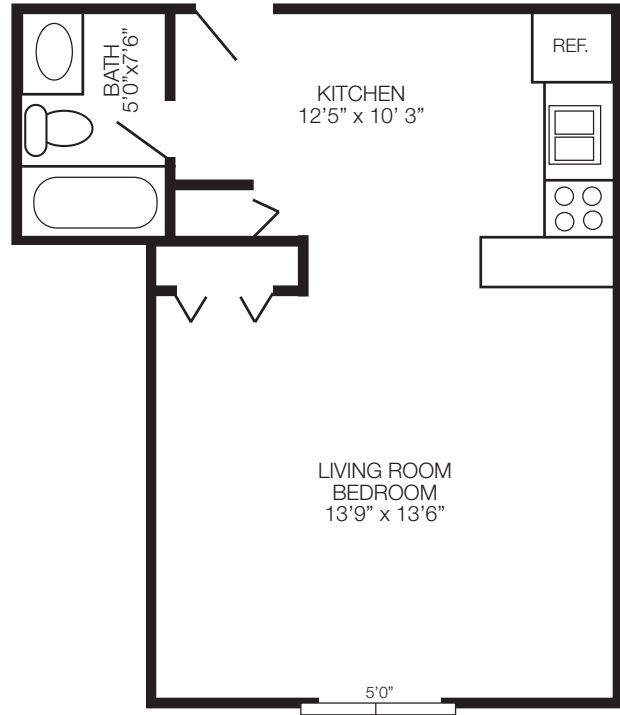

Large Studio