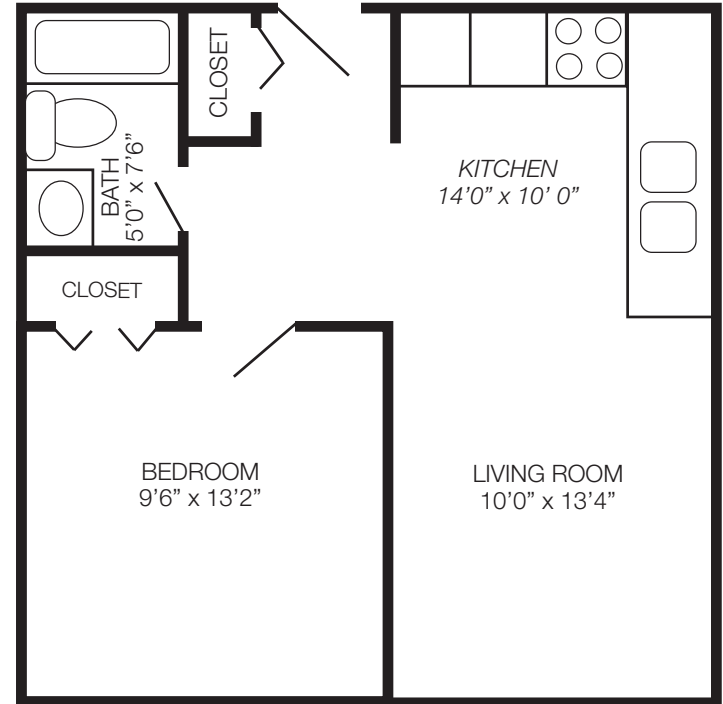

Web: www.simco-apts.com
E-mail: info@simco-apts.com

Small One Bedroom

Large One Bedroom

SIMCO MANAGEMENT CORPORATION

709 Trumbull Avenue • Girard, Ohio 44420
(330) 545-5457 • 1-800-875-RENT

Web: www.simco-apts.com
E-mail: info@simco-apts.com