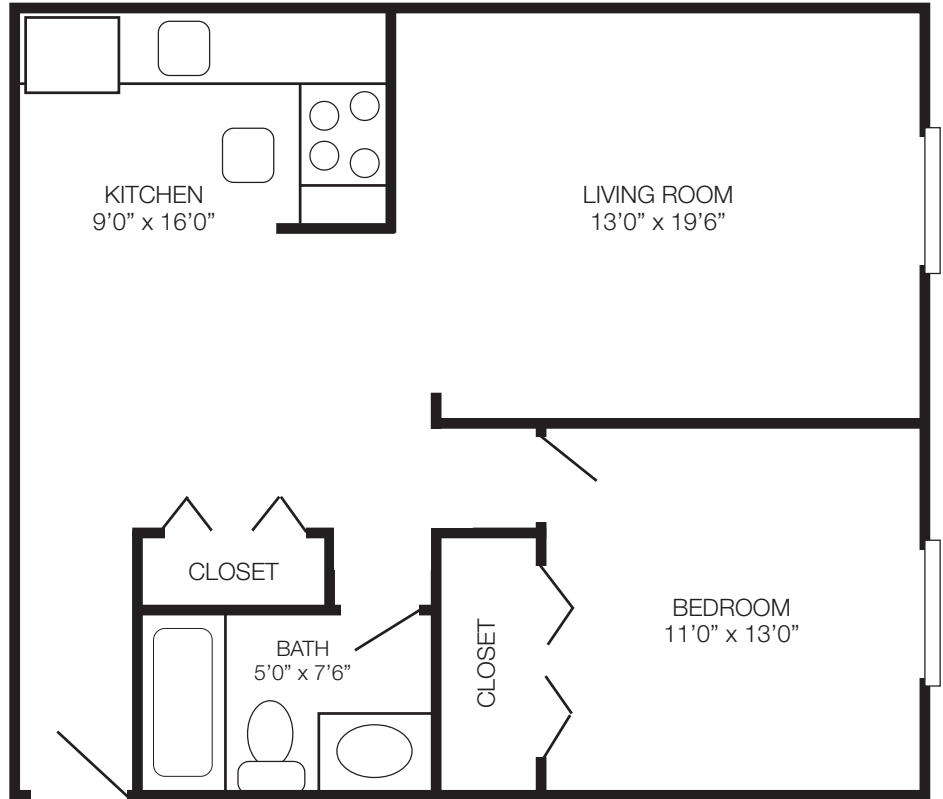

Web: www.simco-apts.com
E-mail: info@simco-apts.com

Small One Bedroom

Large One Bedroom

SIMCO MANAGEMENT CORPORATION

709 Trumbull Avenue • Girard, Ohio 44420
(330) 545-5457 • 1-800-875-RENT

Web: www.simco-apts.com
E-mail: info@simco-apts.com