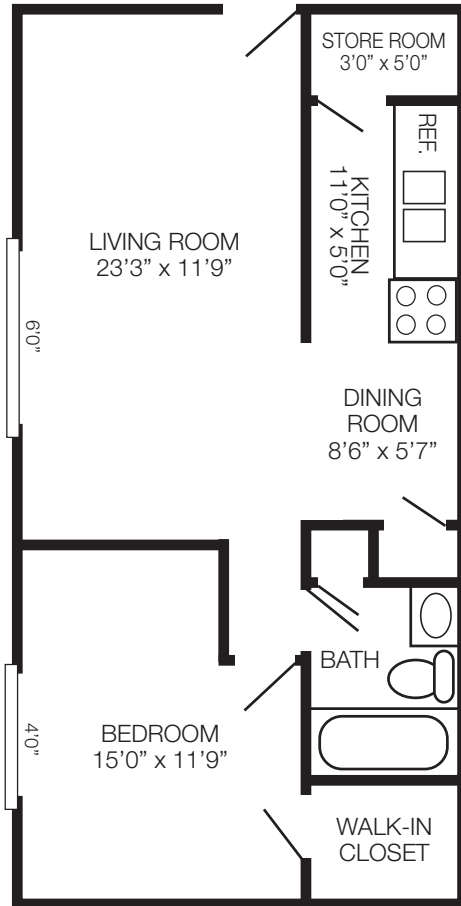

One Bedroom