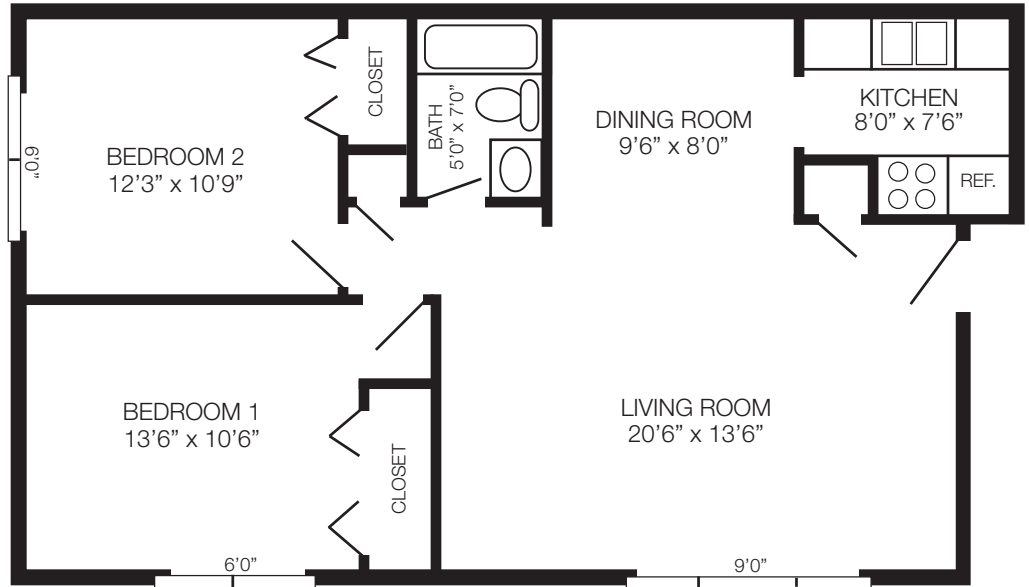

HICKORY ARMS

100 North Buhl Farm Drive
Hermitage, Pennsylvania 16148
(724) 342-3438

Web: www.simco-aps.com
E-mail: info@simco-aps.com

Two Bedroom

Two Bedroom

SIMCO MANAGEMENT CORPORATION

709 Trumbull Avenue • Girard, Ohio 44420
(330) 545-5457 • 1-800-875-RENT