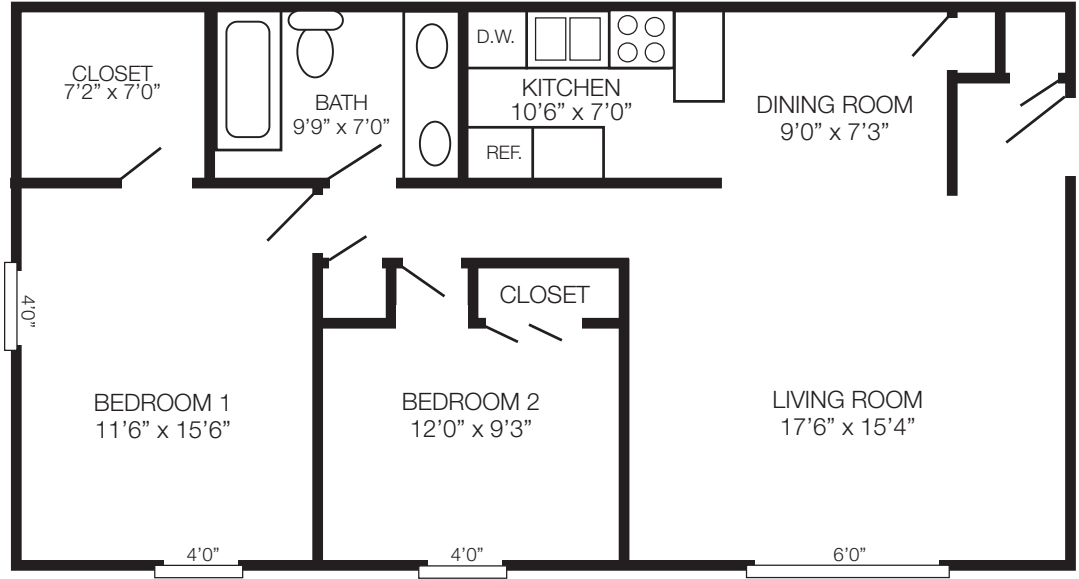

HICKORY ARMS

100 North Buhl Farm Drive
Hermitage, Pennsylvania 16148
(724) 342-3438

Web: www.simco-aps.com
E-mail: info@simco-aps.com

Two Bedroom

Two Bedroom

SIMCO MANAGEMENT CORPORATION

709 Trumbull Avenue • Girard, Ohio 44420
(330) 545-5457 • 1-800-875-RENT