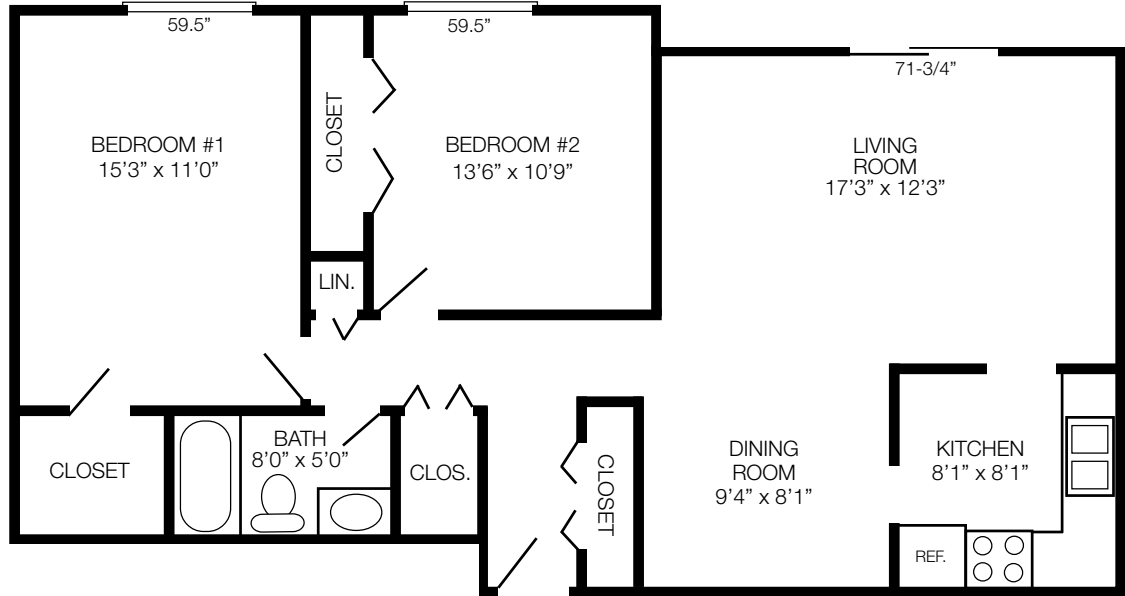

## One Bedroom

## Two Bedroom

## One Bedroom (approximately 560 sq. ft.)

**Two Bedroom** (approximately 700 sq. ft.)

**SIMCO MANAGEMENT CORPORATION**

709 Trumbull Avenue • Girard, Ohio 44420  
(330) 545-5457 • 1-800-875-RENT

Web: [www.simco-apts.com](http://www.simco-apts.com) • E-mail: [info@simco-apts.com](mailto:info@simco-apts.com)