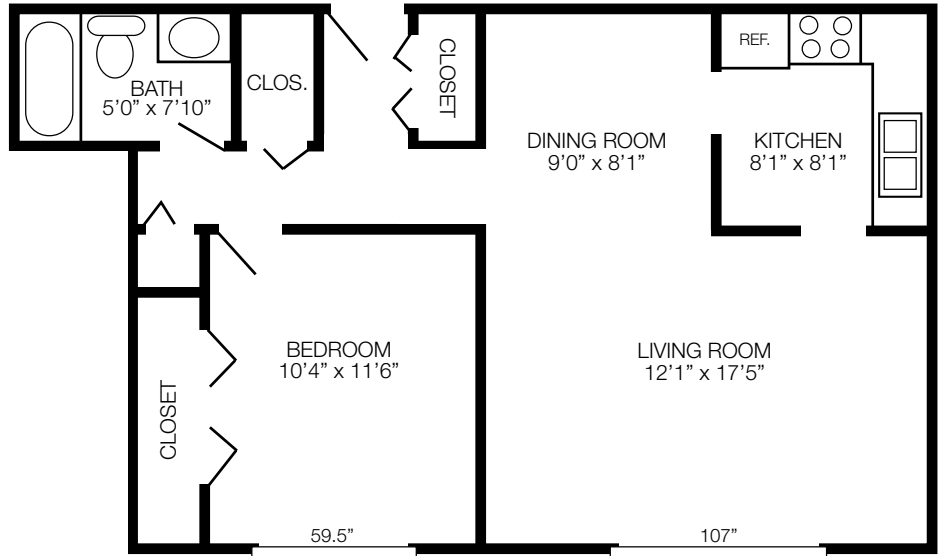

## One Bedroom

## Two Bedroom

## One Bedroom (approximately 560 sq. ft.)

**Two Bedroom** (approximately 700 sq. ft.)

**SIMCO MANAGEMENT CORPORATION**

709 Trumbull Avenue • Girard, Ohio 44420  
(330) 545-5457 • 1-800-875-RENT

Web: [www.simco-apts.com](http://www.simco-apts.com) • E-mail: [info@simco-apts.com](mailto:info@simco-apts.com)