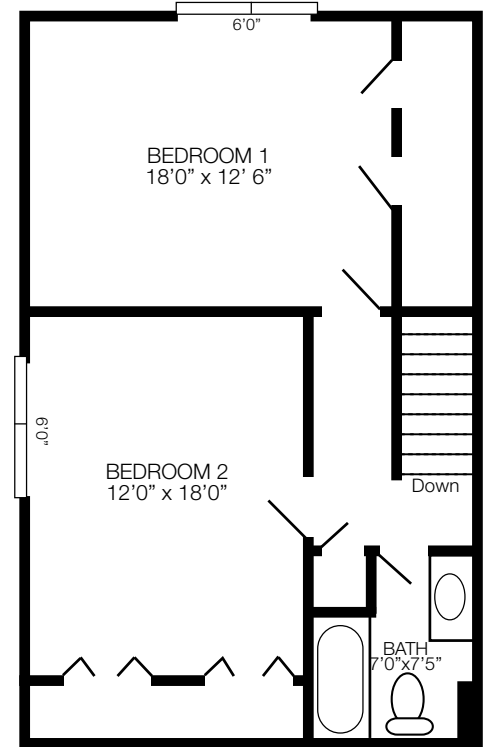

E-mail: info@simco-apts.com

Two Bedroom Townhouse

1,150 sq. ft.

CAMBRIDGE SQUARE

7956 MARKET STREET
BOARDMAN, OHIO 44512
PHONE (330) 758-4449

Two Bedroom 850 sq. ft.

SIMCO MANAGEMENT CORPORATION

709 Trumbull Avenue • Girard, Ohio 44420
(330) 545-5457 • 1-800-875-RENT