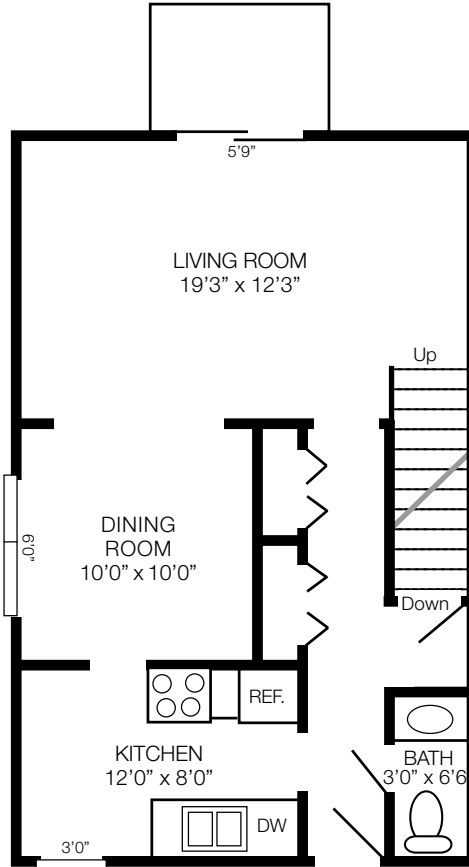

E-mail: info@simco-apts.com

Two Bedroom Townhouse

1,150 sq. ft.

CAMBRIDGE SQUARE

7956 MARKET STREET
BOARDMAN, OHIO 44512
PHONE (330) 758-4449

Two Bedroom 850 sq. ft.

SIMCO MANAGEMENT CORPORATION

709 Trumbull Avenue • Girard, Ohio 44420
(330) 545-5457 • 1-800-875-RENT