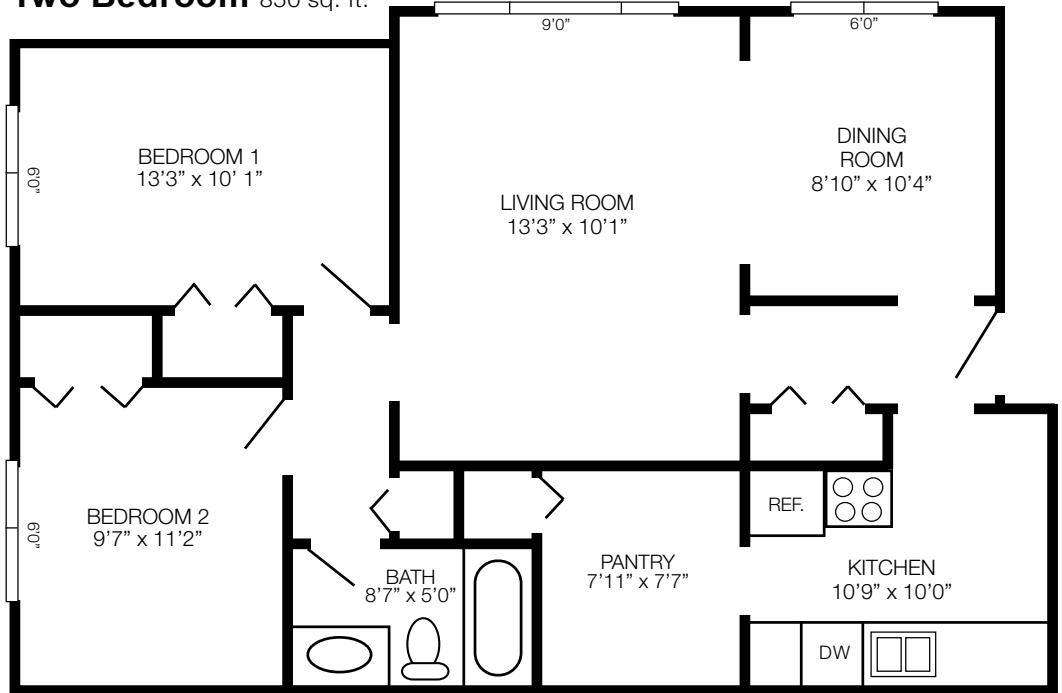

E-mail: info@simco-apts.com

Two Bedroom Townhouse

1,150 sq. ft.

CAMBRIDGE SQUARE

7956 MARKET STREET
BOARDMAN, OHIO 44512
PHONE (330) 758-4449

Two Bedroom 850 sq. ft.

SIMCO MANAGEMENT CORPORATION

709 Trumbull Avenue • Girard, Ohio 44420
(330) 545-5457 • 1-800-875-RENT