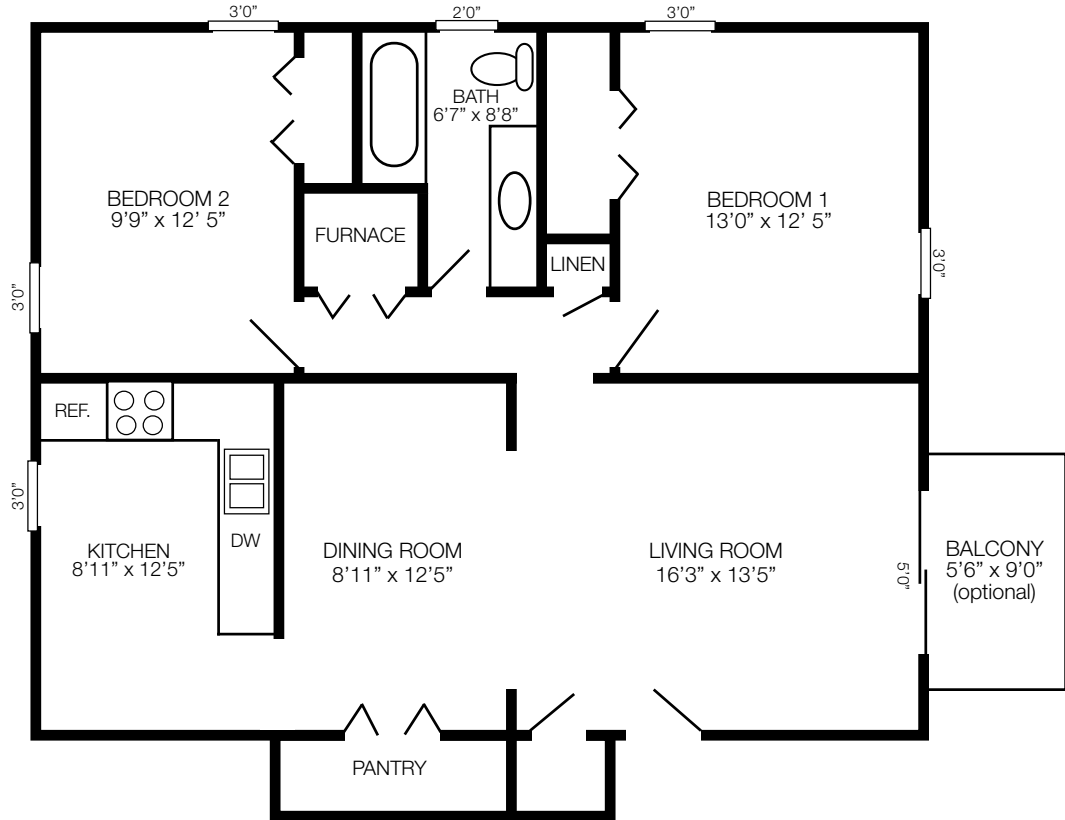

MARQUETTE MANOR

FOREST GARDEN & MAYFLOWER DRIVE
BOARDMAN, OHIO 44512
PHONE (330) 758-4449

Two Bedroom

SIMCO MANAGEMENT CORPORATION

709 Trumbull Avenue • Girard, Ohio 44420
(330) 545-5457 • 1-800-875-RENT

Web: simco-apts.com

E-mail: info@simco-apts.com